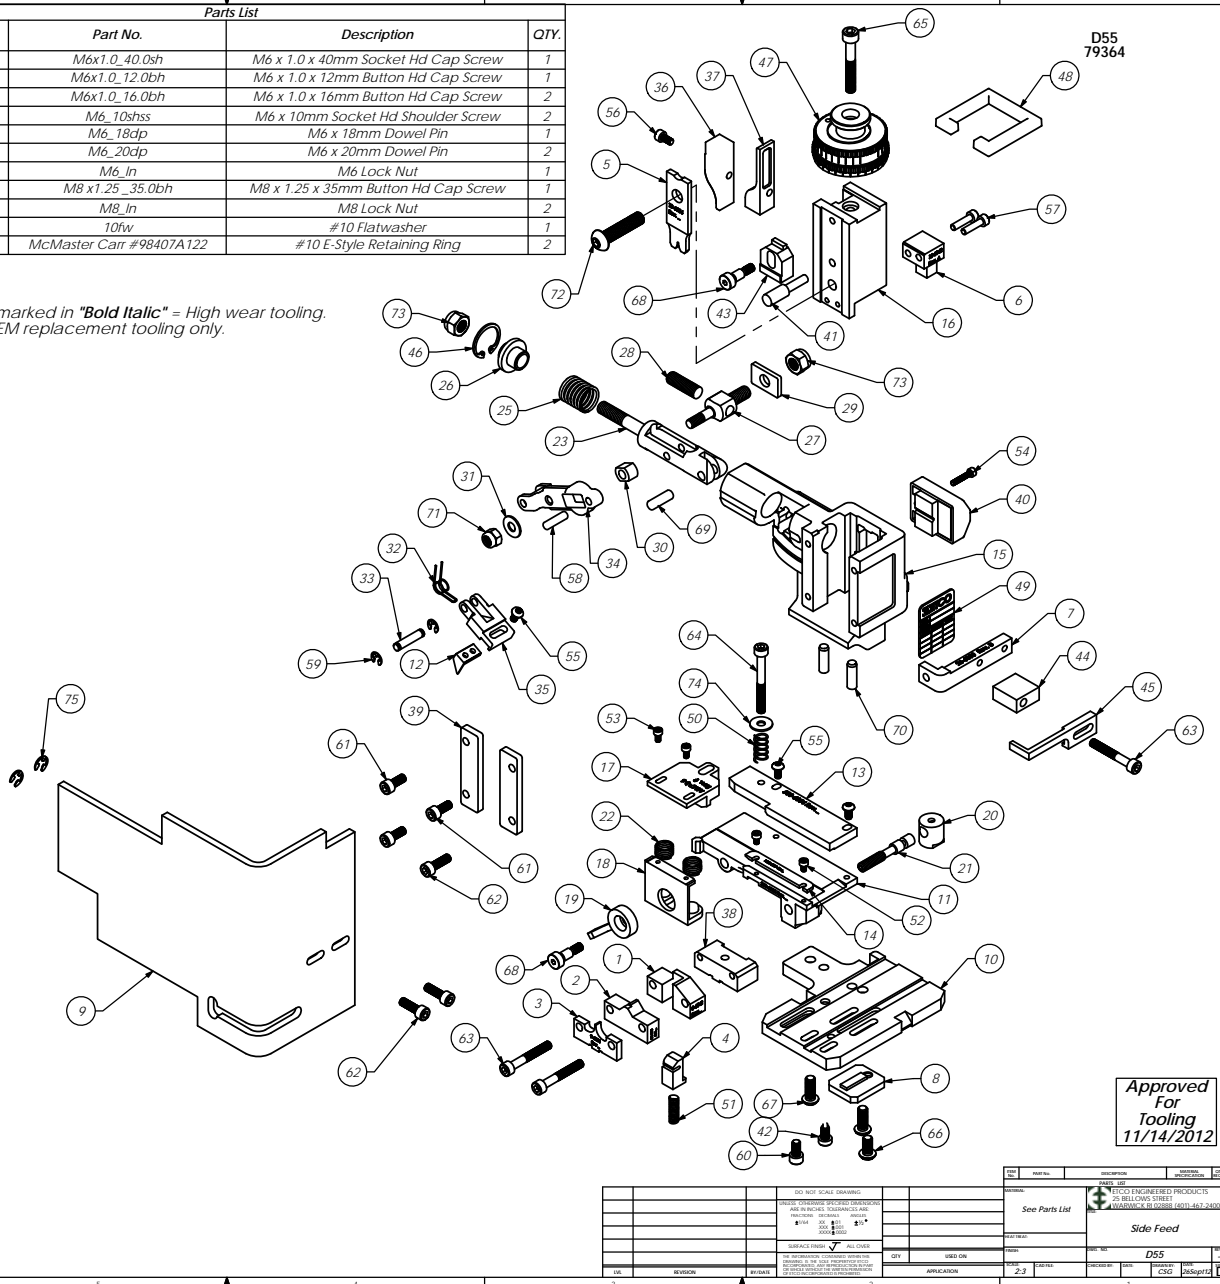

Note:
1) Items marked in "**Bold Italic**" = High wear tooling.
2) Use OEM replacement tooling only.

DATE:	REVISED:	APPROVED:	BY:
See Parts List		Side Feed	
D55		CSG