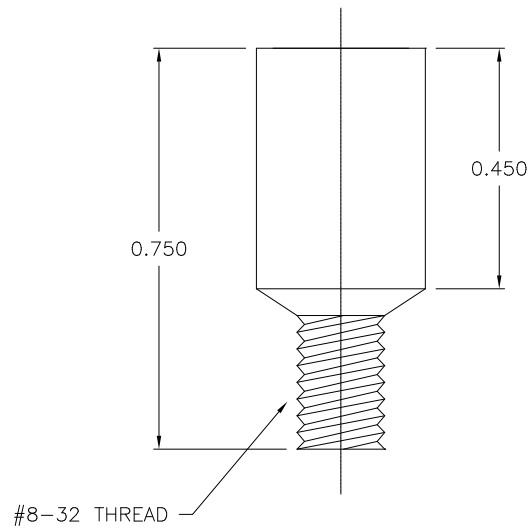

CUSTOMER PRINT

REV.	DESCRIPTION	DATE	TOLERANCES UNLESS SPECIFIED	
			.000 ± .003	FRACTIONS ±
			.00 ±	ANGLES ±
DO NOT SCALE DRAWING				
ETCO INCORPORATED AUTOMOTIVE DIVISION 3004 62ND AVENUE EAST BRADENTON, FLORIDA 34203 (941) 756-8426				
8-32 THREADED SLEEVE				
MATERIAL			HARD BRASS ROD	DATE
				5-4-95
DRAWN BY	CHECKED BY	SCALE	PART NO.	
JTN		4=1	DT 8	